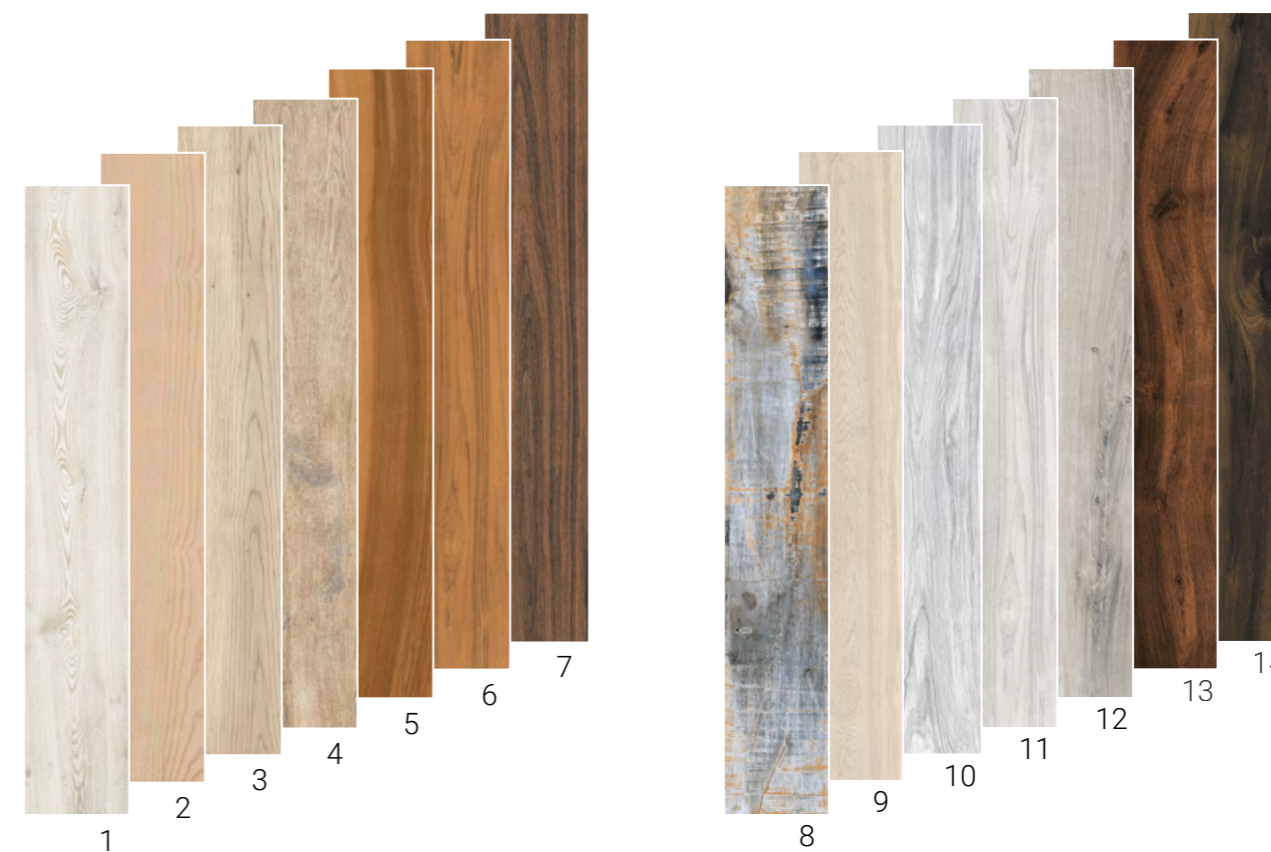

СТЕНД 6

Слева:

1. Glacier Natural | matt
2. Glacier Honey | carving
3. Grove Golden | matt+relief
4. Grove Beige | matt+relief
5. Glacier Intense | carving
6. Crown Teak | matt
7. Foresta Wenge | matt

СТЕНД 6

Справа:

8. Afromontane | carving
9. Glacier Bianco | carving
10. Foresta Bianco | matt
11. Crown Ash | matt
12. Bricola Silver | matt+relief
13. Walnut Tree | matt
14. Pine Wenge | matt