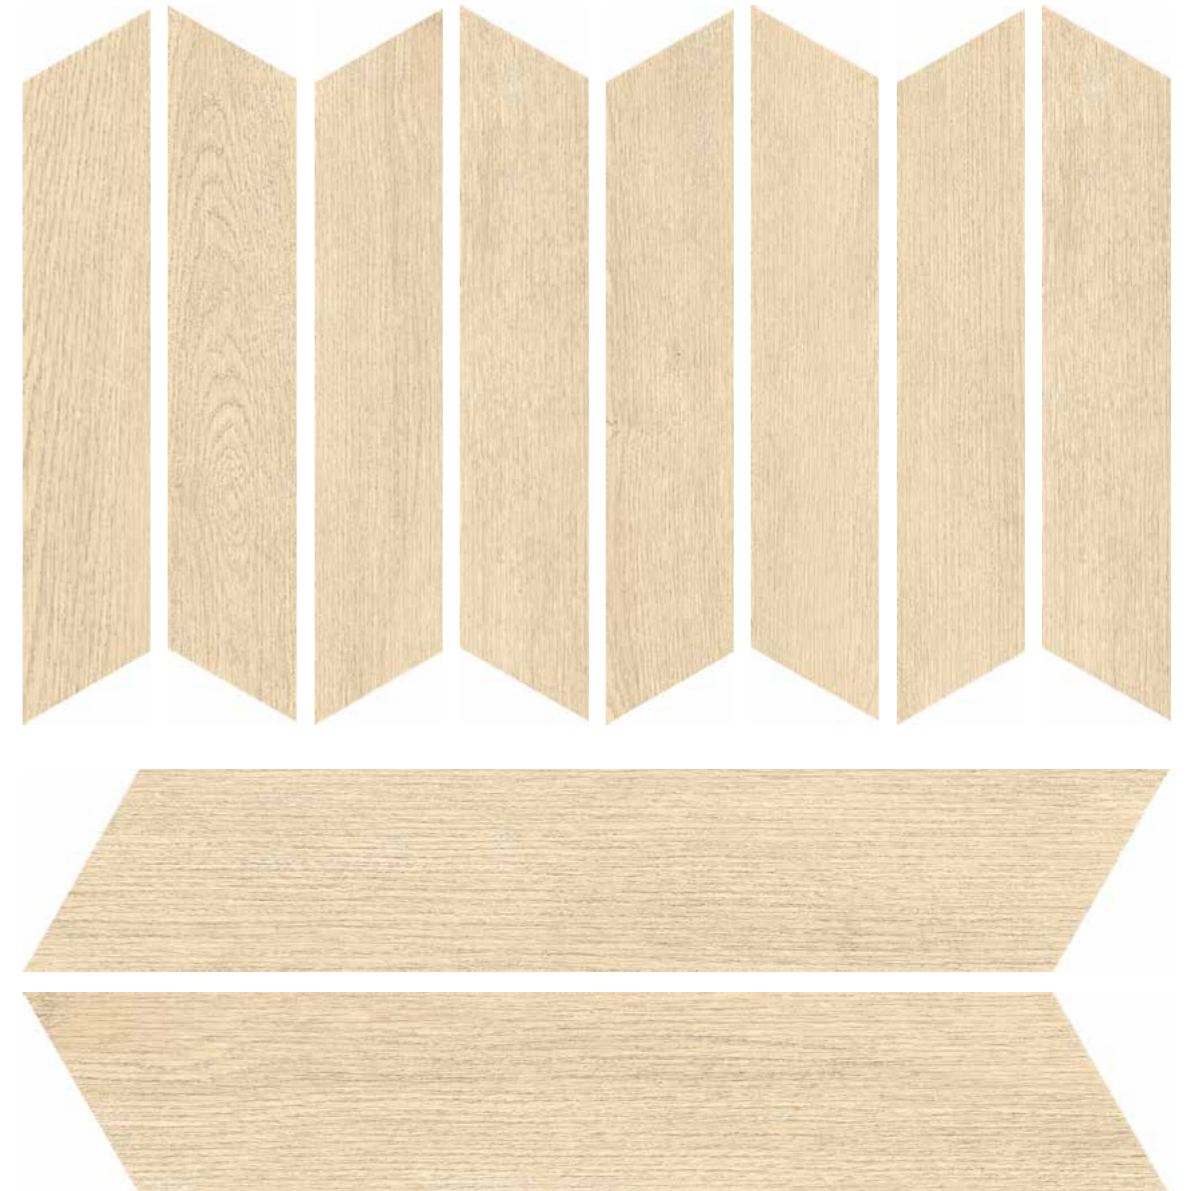

NORWAY IVORY

ENWD6027SR845

size
8x45x0.8 cm

finish
matt + relief

faces
36