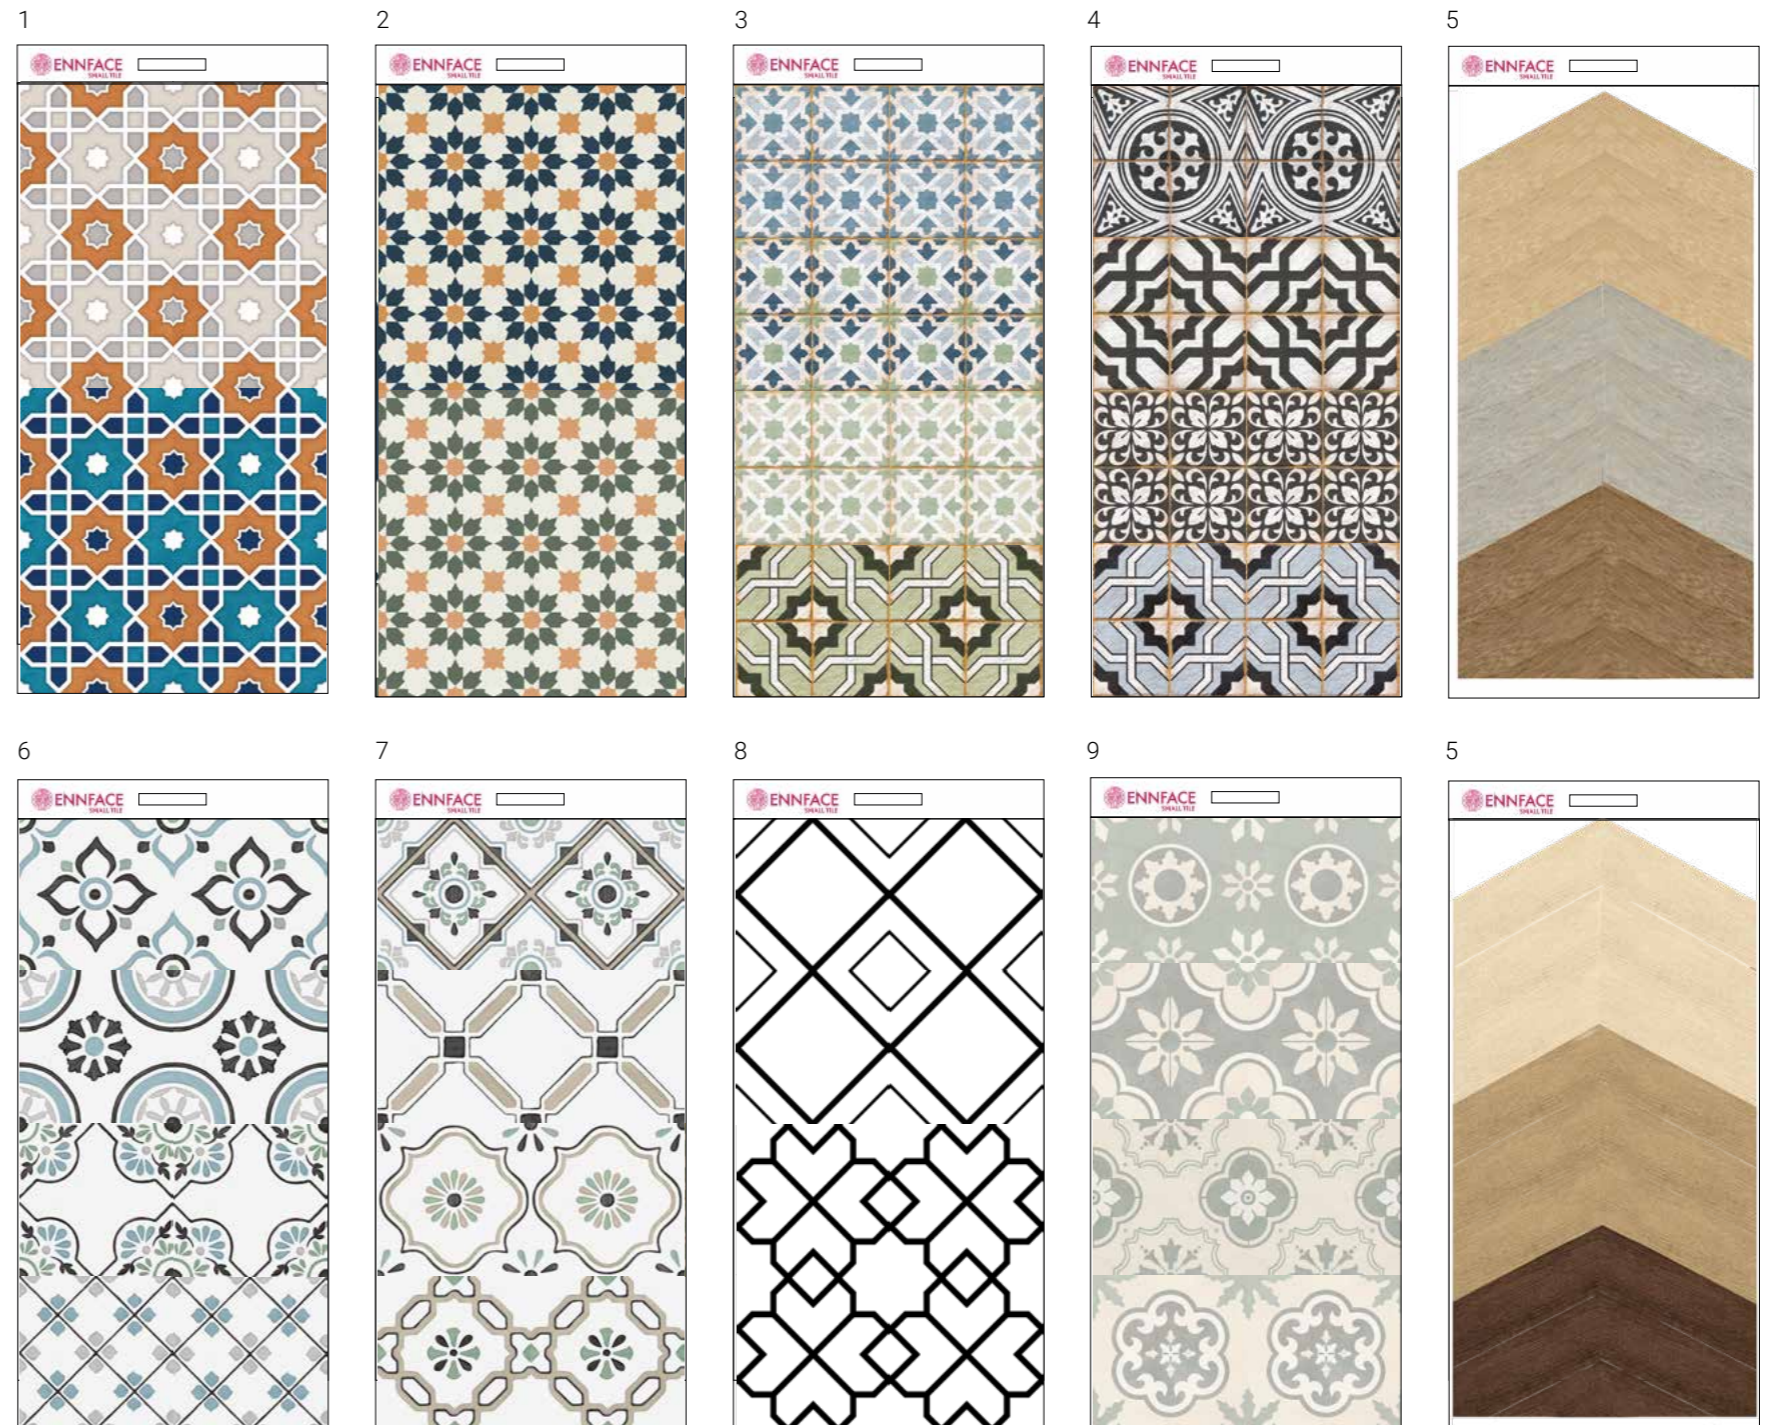

ВЫСТАВОЧНЫЙ СТЕНД WOOD

СТЕНД НАПОЛЬНЫЙ

50 X 80 X 170 CM