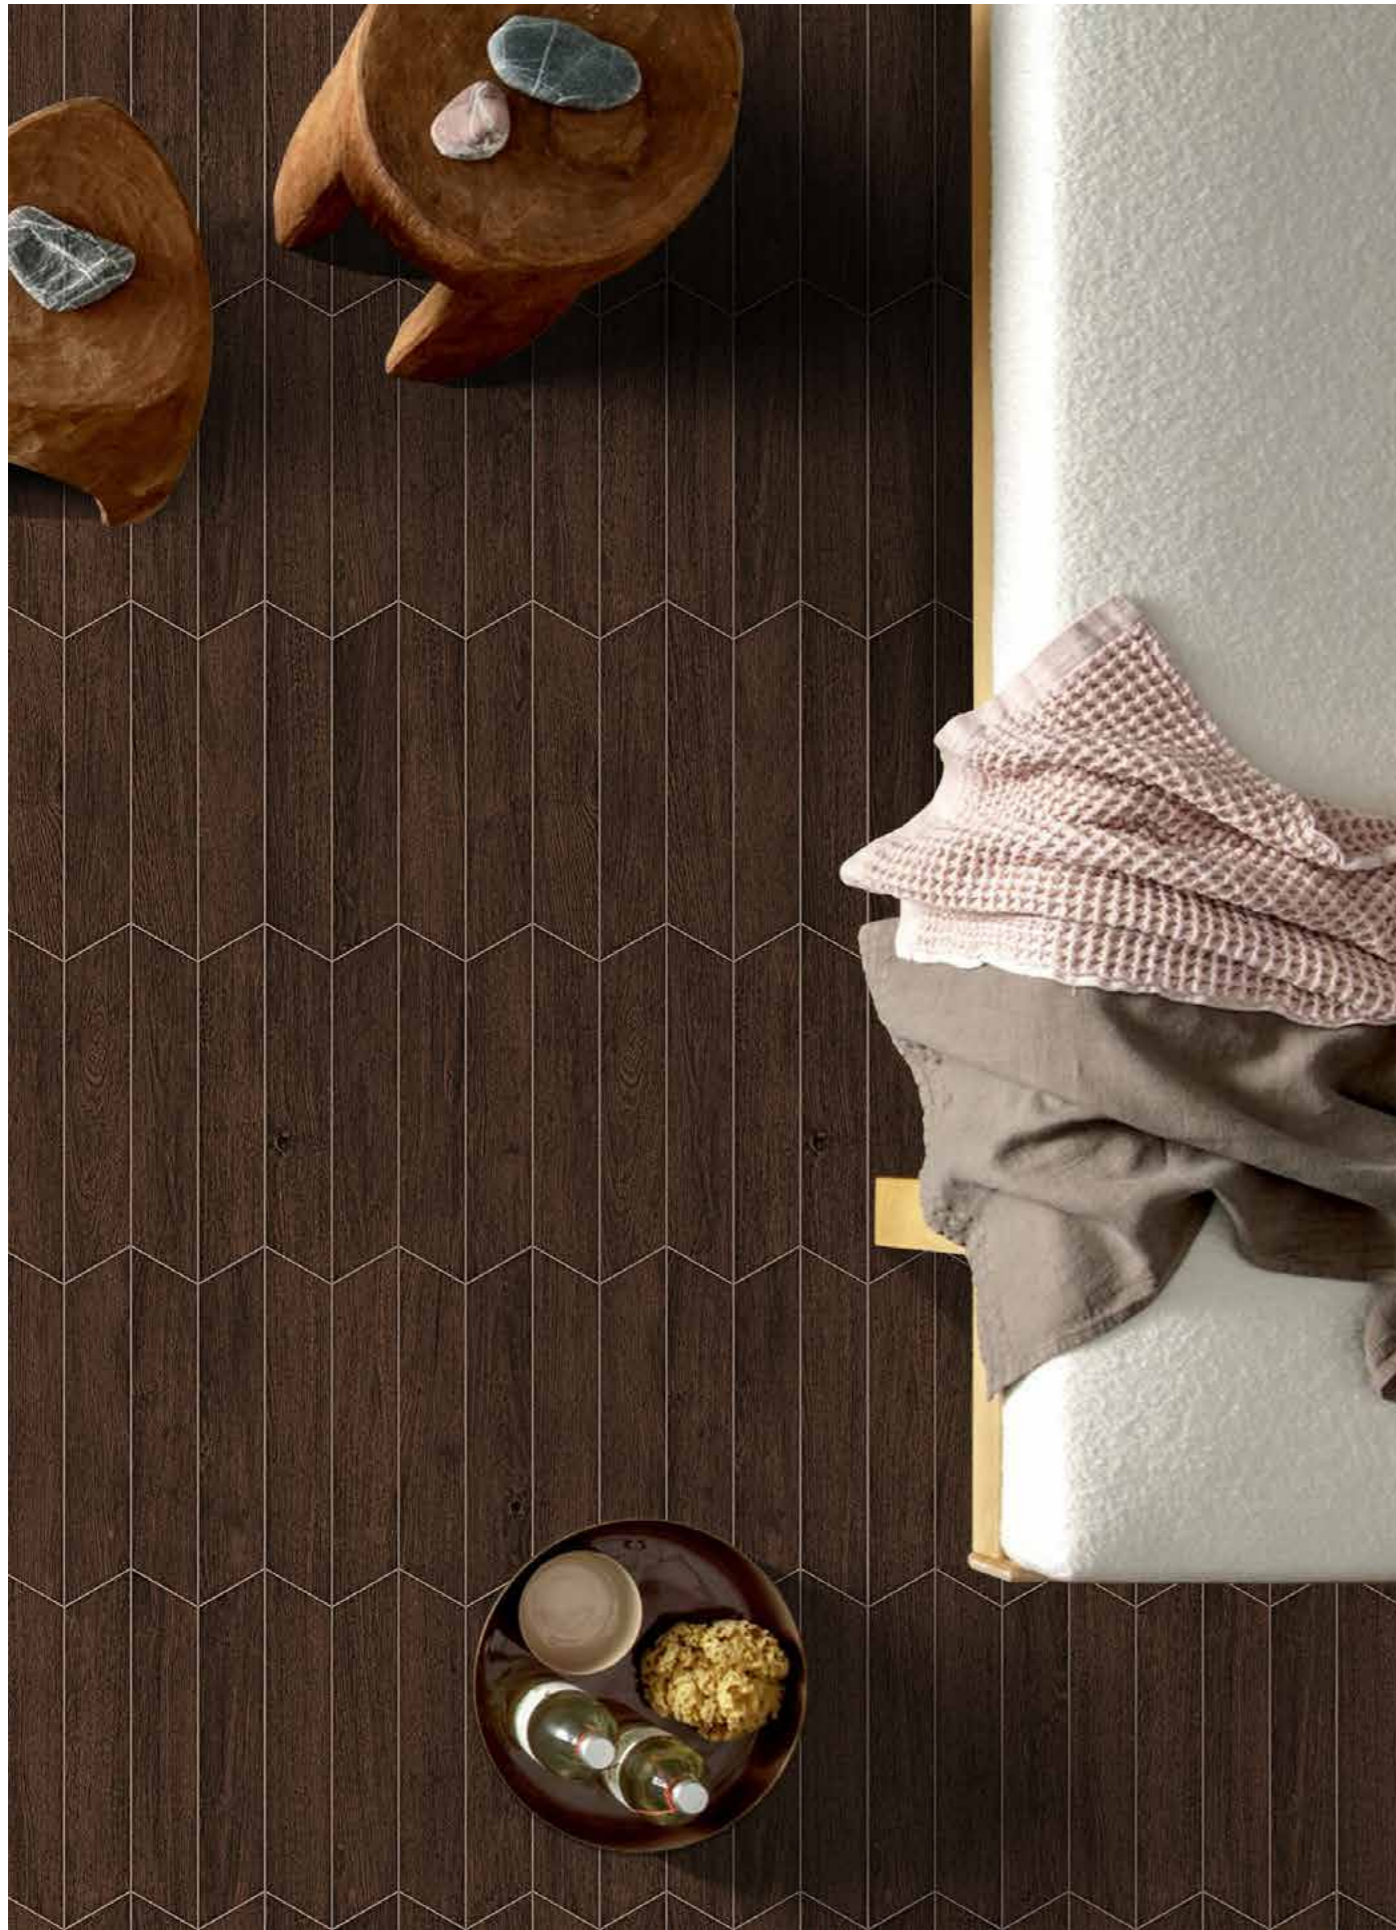

finish
matt + relief

faces
36

NORWAY UMBER

ENWD6028SR845

size
8x45x0.8 cm

finish
matt + relief

faces
36

OAKLAND